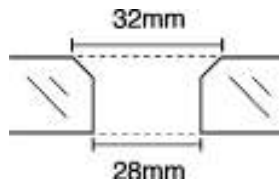

SLIDING DOOR SYSTEM

MWO 9100 SERIES

(COMPLETE SET)

Single Roller Clamp

MWO 9100-1A

Clamp Fixing for Track
Quantity : 2

*Diagram for glass cutout

The Complete Set Includes the following: