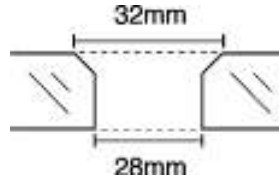

MWO 9100A-3

G-G Track Holder
Quantity: 6

*Set comes with either 9100A-2 or 9100A-3

MWO 9200 SERIES (COMPLETE SET)

Twin Roller Clamp

MWO 9200-1A

Clamp Fixing for Track
Quantity: 2

*Diagram for glass cutout