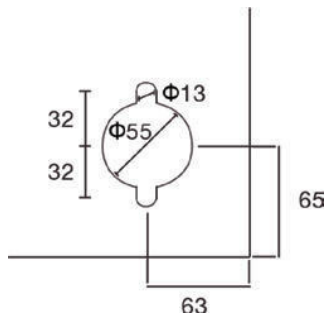

SLIDING DOOR LOCKSET

Detailed Glass Cutout:

MWO 100

For use with glass door of 10 -12mm thick.
A glass notch cut-out is required for installation.

Finishing:
Polished Stainless Steel