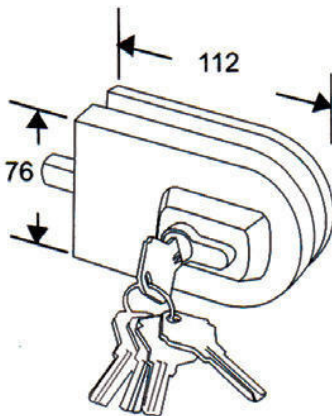

SLIDING DOOR LOCKSET

Detailed Glass Cutout:

MWO 100

For use with glass door of 10 -12mm thick.
A glass notch cut-out is required for installation.

Finishing:
Polished Stainless Steel