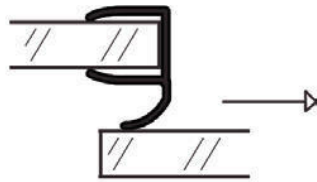

GLASS DOOR CLIP SEAL

*Clip seals are available in 10mm and 12mm unless otherwise stated.

MWO 08C1
135° Magnetic Seal
(10mm only)

MWO 0802
135° Seal
(10mm only)

MWO 0805
Round Tip Seal

MWO 0806
'F' Shaped Seal

MWO 0807
Flat Edge Seal

MWO 0808
Carpet Fur Seal
(12mm only)

MWO 0809
Bumper Seal
(12mm only)

MWO 0814
'h' Shaped Seal