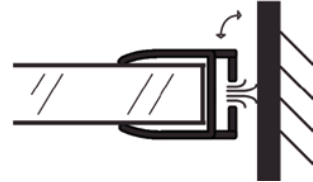

GLASS DOOR CLIP SEAL

*Clip seals are available in 10mm and 12mm unless otherwise stated.

MWO 08C1
135° Magnetic Seal
(10mm only)

MWO 0802
135° Seal
(10mm only)

MWO 0805
Round Tip Seal

MWO 0806
'F' Shaped Seal

MWO 0807
Flat Edge Seal

MWO 0808
Carpet Fur Seal
(12mm only)

MWO 0809
Bumper Seal
(12mm only)

MWO 0814
'h' Shaped Seal