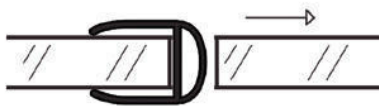

GLASS DOOR CLIP SEAL

*Clip seals are available in 10mm and 12mm unless otherwise stated.

MWO 08C1
135° Magnetic Seal
(10mm only)

MWO 0802
135° Seal
(10mm only)

MWO 0805
Round Tip Seal

MWO 0806
'F' Shaped Seal

MWO 0807
Flat Edge Seal

MWO 0808
Carpet Fur Seal
(12mm only)

MWO 0809
Bumper Seal
(12mm only)

MWO 0814
'h' Shaped Seal